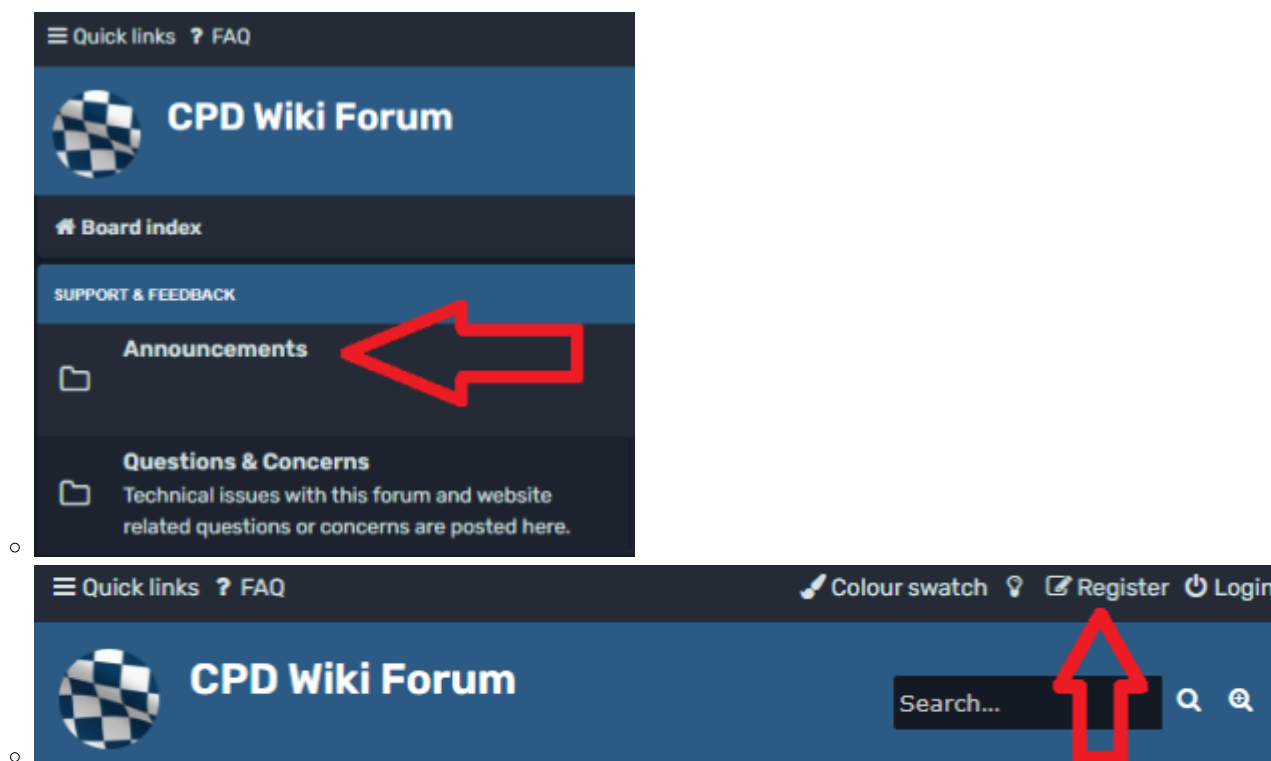

CPD Wiki Forum

Official Forum: <https://forum.cpdwiki.org>

Temporary Login

If you want to take a look, use the temporary login and password below:

- TEMPORARY Forum Login: **police**
  TEMPORARY Forum Password: **police**
  - This login:
    - can view
    - can post
    - cannot delete
    - cannot edit

Get Your Own Access

- **The forum has a separate login and password!**
- BEFORE you start, you MUST obtain the Authentication Code, check the front page, Announcements category of the forum